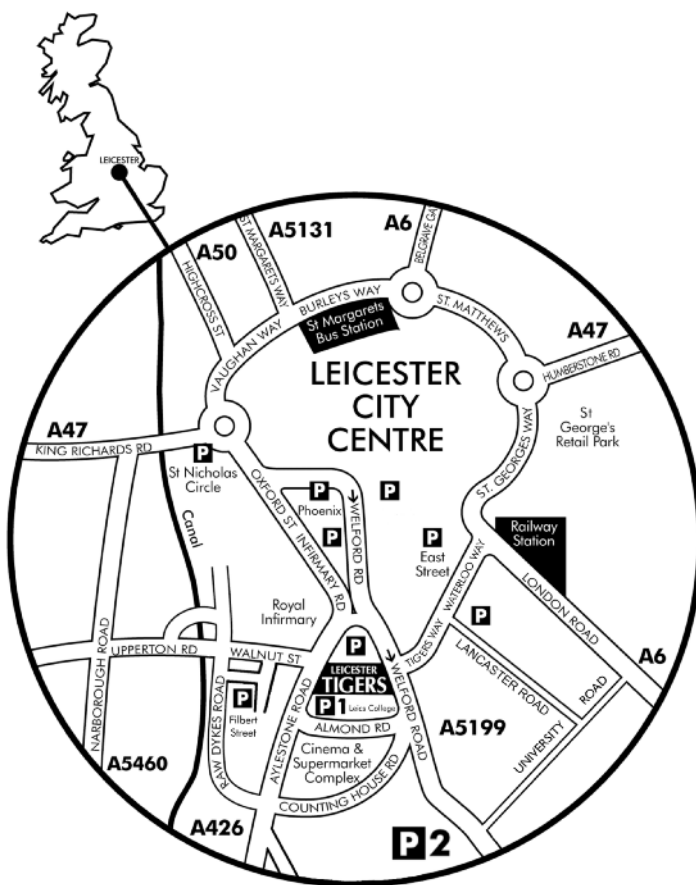

Leicester Tigers - Location & Parking

Leicester Tigers, Aylestone Road, Leicester LE2 7TR

By Road

From M1 (North and South) and M69 (East).

Exit the motorway at Junction 21 (M1). Follow the signs for the city centre via Narborough Road (A5460). After 3 miles, go under a railway bridge and at the crossroad junction with Upperton Road, turn right. Follow signs for the city centre. The stadium is 1/2 mile ahead. Entry to the Crumbie Car Park is via Aylestone Road.

From A6 (South). Follow the signs for the city centre, coming in via London Road. At the main set of lights opposite the entrance to the railway station (on the right), turn left onto Waterloo Way. The stadium is 1/2 mile further on.

From A5199 (South). Follow the signs for the city centre, coming in via Welford Road.

From A426 (South). Follow the signs for the city centre, coming in via Aylestone Road.

From A47 (East). Follow the signs for the city centre, coming in via Uppingham Road. At the St George's Retail Park roundabout, take the second exit into St George's Way (A594). Carry on past the Leicester Mercury offices on the right, and then filter off right into Waterloo Way just before the railway station. The stadium is 1/2 mile further on.

By Rail

Leicester Station is a 10 minute walk away, along Waterloo Way and Tigers Way.

Non-Matchday Parking

The stadium has 70 car parking spaces in the adjoining Crumbie Car Park. There is an NCP car park next to the new Caterpillar Stand site compound. There are also several car parks within close proximity. Euro Park on the cinema and supermarket complex is a short two minute walk away. NCP car park on Welford Road is a five minute walk away. NCP on East Street in the city centre is a 10 minute walk away. Please note when exiting the Crumbie Car Park to give way to traffic approaching from the left.