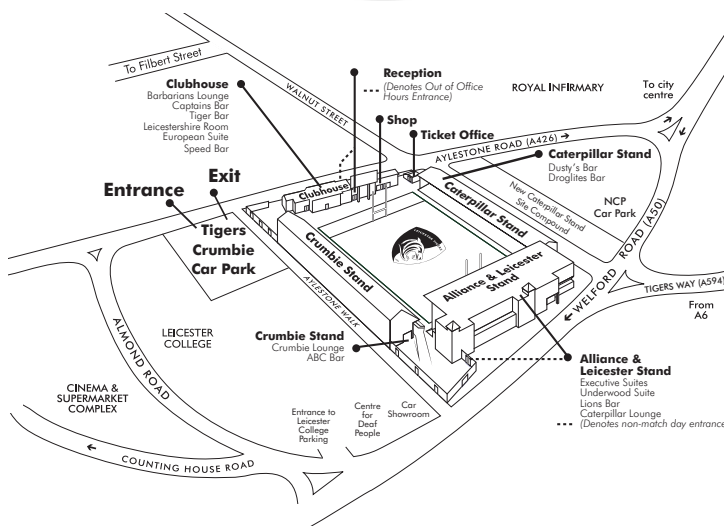

From A6 (South). Follow the signs for the city centre, coming in via London Road. At the main set of lights opposite the entrance to the railway station (on the right), turn left onto Waterloo Way. The stadium is 1/2 mile further on.

From A5199 (South). Follow the signs for the city centre, coming in via Welford Road.

From A426 (South). Follow the signs for the city centre, coming in via Aylestone Road.

From A47 (East). Follow the signs for the city centre, coming in via Uppingham Road. At the St George's Retail Park roundabout, take the second exit into St George's Way (A594). Carry on past the Leicester Mercury offices on the right, and then filter off right into Waterloo Way just before the railway station. The stadium is 1/2 mile further on.

By Rail

Leicester Station is a 10 minute walk away, along Waterloo Way and Tigers Way.

Non-Matchday Parking

The stadium has 70 car parking spaces in the adjoining Crumbie Car Park. There is an NCP car park next to the new Caterpillar Stand site compound. There are also several car parks within close proximity. Euro Park on the cinema and supermarket complex is a short two minute walk away. NCP car park on Welford Road is a five minute walk away. NCP on East Street in the city centre is a 10 minute walk away. Please note when exiting the Crumbie Car Park to give way to traffic approaching from the left.

Matchday Parking

Leicester College Parking permit holders can park in Car Park 1. Freeman's Car Park permit holders can park in Car Park 2.

Please do not park in the Royal Infirmary Car Park, where priority is required for patients and visitors, often in emergency situations.